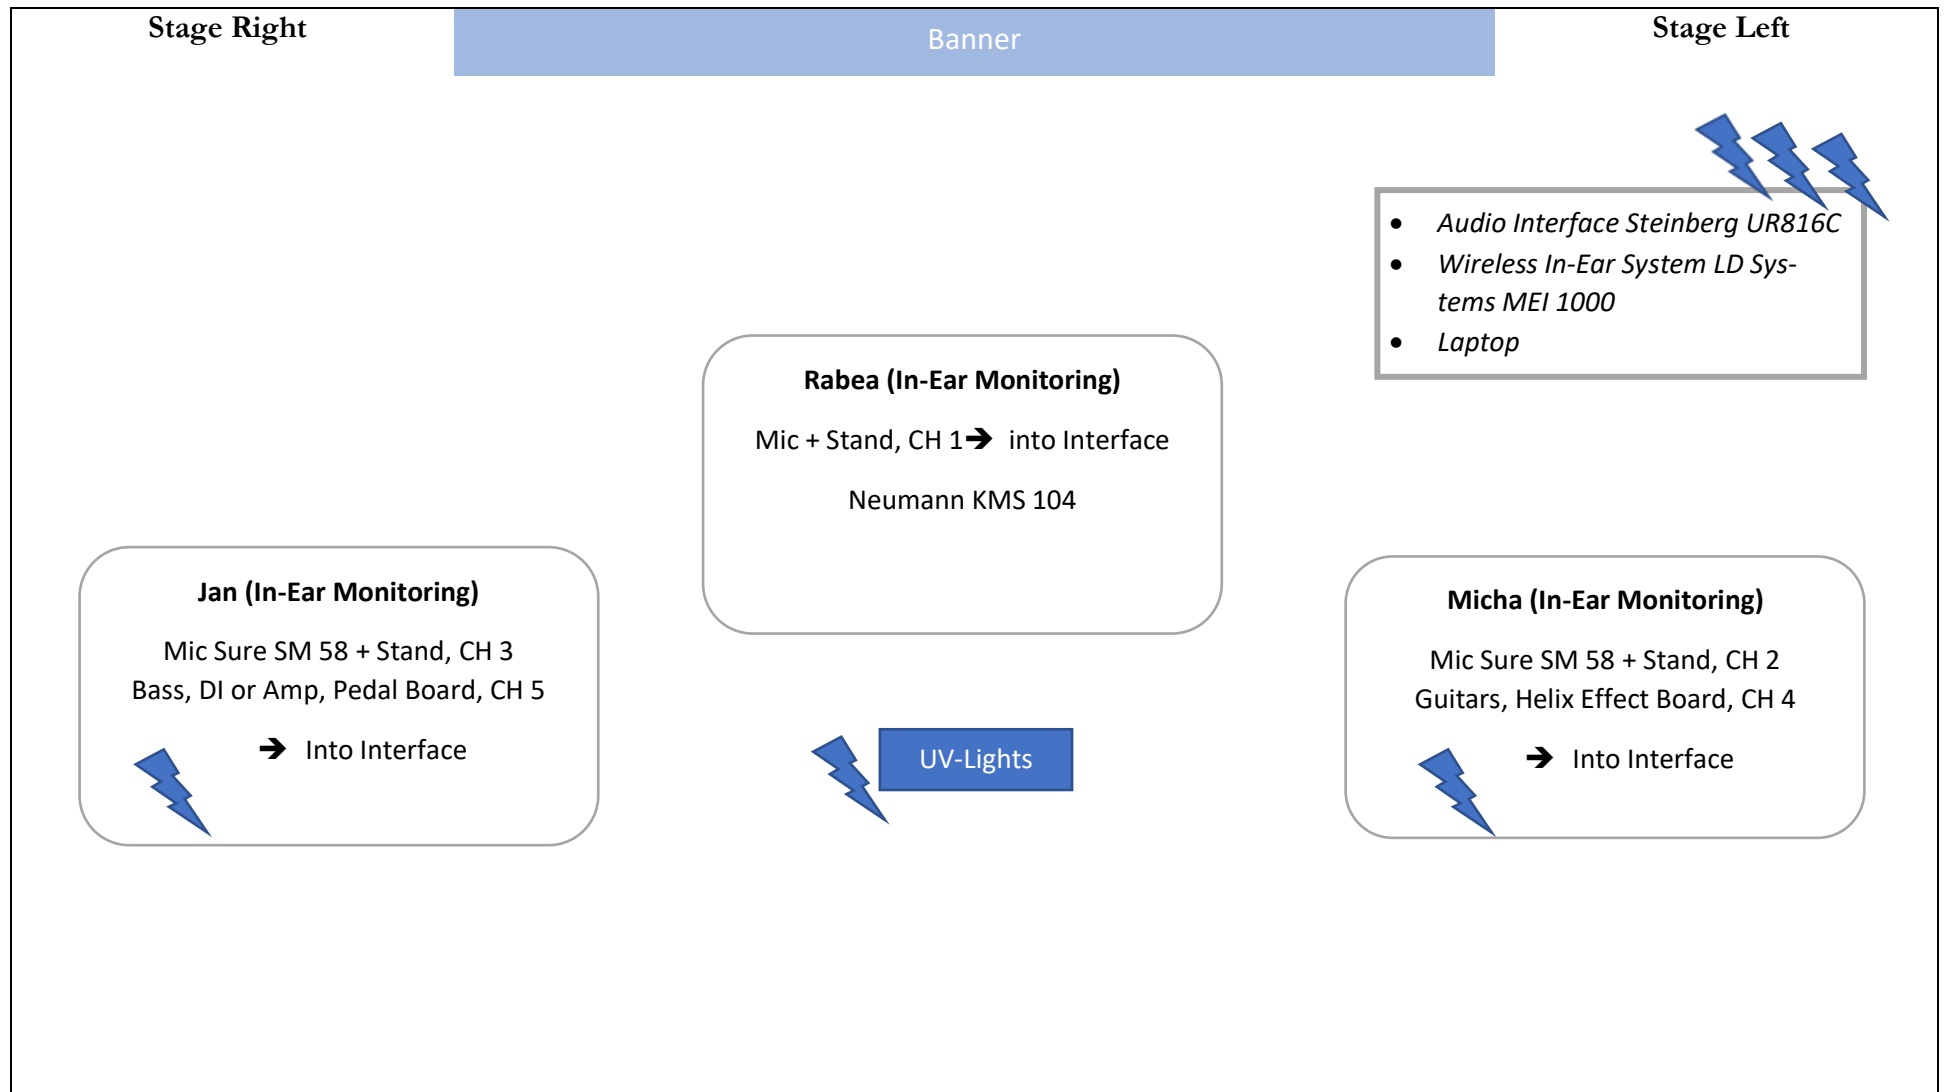

Instrumente

Instruments

Electric Guitar + Acoustic Guitar
+ Effect board Helix (+Amp)

E-Bass + Pedal Board (+ Preamp)

Anschlüsse

Channels

3x microphone vocals + 3x mic stands, CH 1, 2, 3

1x microphone for Amp (SM 57) + stand, CH 4

1x DI for Bass or Amp, CH 5

Power supply for Blacklights, laptop, interface, in-ear monitoring system.

PA can be connected with interface via main out.

Kontakt

Contact

info@heirstothewild.com

<https://heirstothewild.com/>

Technikbeauftragter

Contact Person Technics

Micha Gabriel Hafer

+49 1578 4657841

Bühnenaufteilung (min. 2m x 3m) Stageplan 1

Bühnenaufteilung (min. 2m x 3m) Stageplan 2